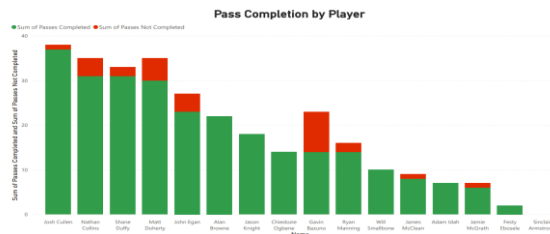

Detailed Opposition Analysis

- Move away from having to use Pen & Paper based notes when watching Opposition teams
- Just set up the Opposition team on the application and capture all their stats
- See how the Opposition management react to the team stats “live”
- Access all the collected data later for detailed player by player analysis