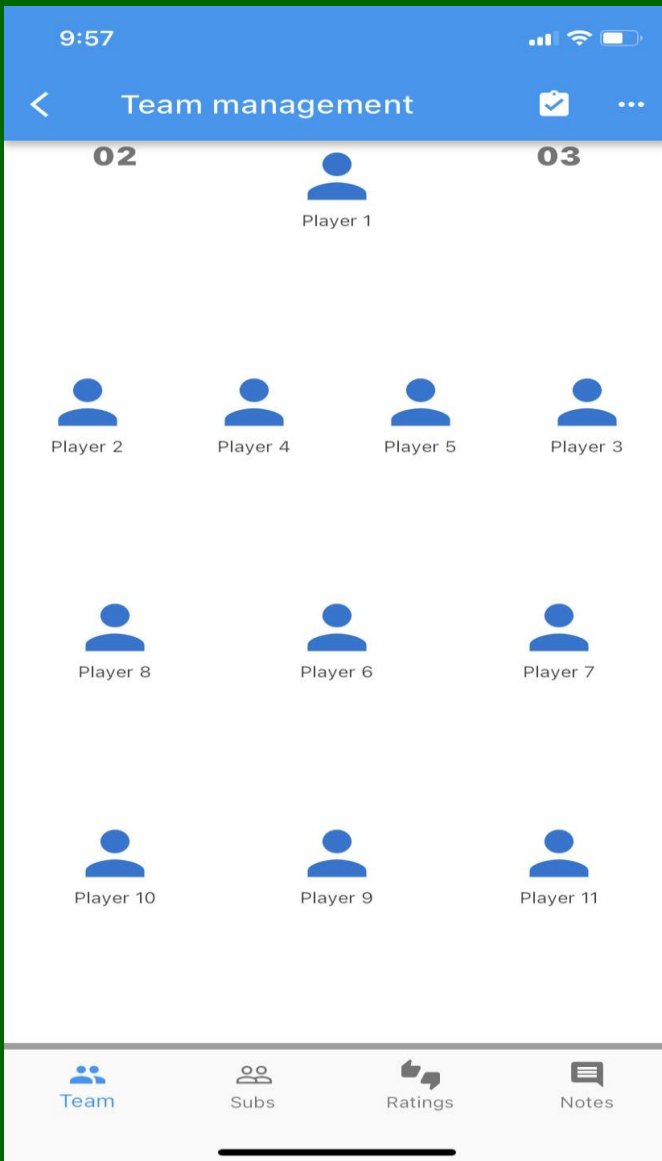

In-Game & Post-Game Analysis

Pick your Team
On the Screen

Capture your
individualized
Game Stats with
2-Click Toggle Action

Look at some of the key Stats
“live” during the game or at half time

More detailed Post-Game
Analysis on Laptop

Multi-Game Analysis &
Performance over the Season

Dashboard View

Game Management Screen

Sub Menu Items :-

- Substitutions List
- Game Actions Report (tabular)
- Game Actions Summary Charts
- Player Notes
- Publish Team
- Half Time Marker
- Make Substitutions
- Make Player Swaps
- Notes
- Player Removal (Sent off)
- Player Ratings (out of 10)