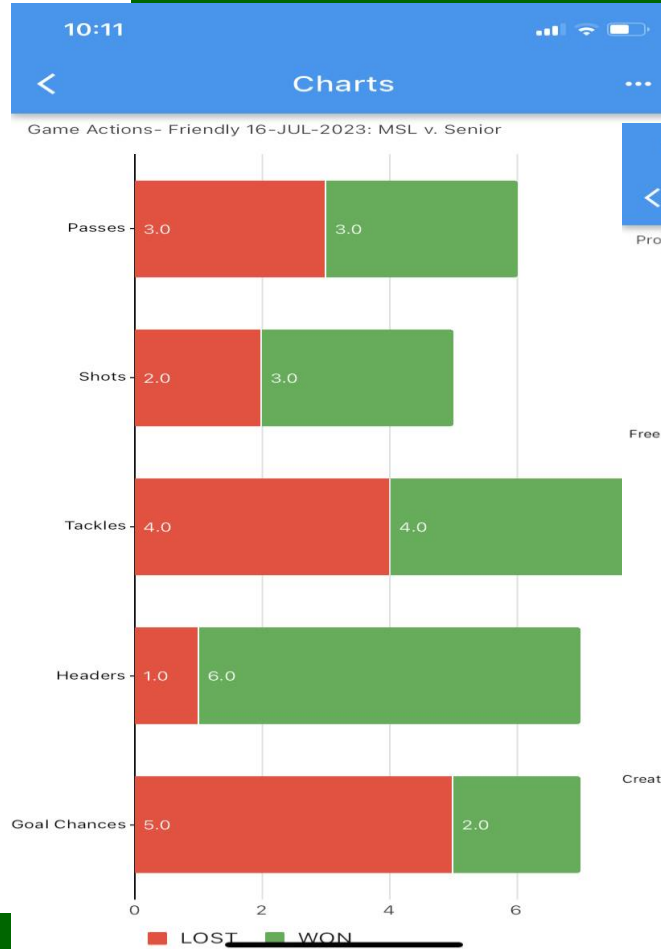

Multi-Game Analysis &
Performance over the Season

Dashboard View

Game Management Screen

Sub Menu Items :-

- Substitutions List
- Game Actions Report (tabular)
- Game Actions Summary Charts
- Player Notes
- Publish Team
- Half Time Marker
- Make Substitutions
- Make Player Swaps
- Notes
- Player Removal (Sent off)
- Player Ratings (out of 10)

Capture the In-Game Stats ...2-Click Logging

Easy 2-Click Individual Player Status capture during the game by continuously toggling between the Team Management Screen and The Player Actions screen

Access the Live Stats *during* Game

Accessing the “live” Stats & Charts throughout the game will facilitate Management to make rapid in-game decisions that can have an overall influence on the result

Giving Player Performance Ratings *during* & *after* the Game

Headers Won v Lost

Tackles Won v Lost

Offsides For v Against

Passes Completed

Use of Possession

Shots on Target

The amount of data that can be collected during a game will enable Management to analyze in detail the overall team performance against the desired KPIs