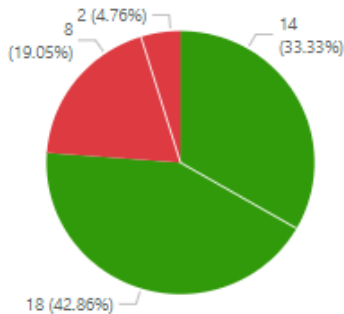

Headers Won v Lost

Tackles Won v Lost

Offsides For v Against

Passes Completed

Use of Possession

Shots on Target

The amount of data that can be collected during a game will enable Management to analyze in detail the overall team performance against the desired KPIs