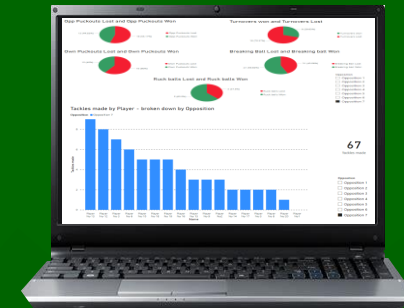

In-Game & Post-Game Analysis

Pick your Team
On the Screen

Capture your
individualized
Game Stats with
2-Click Toggle Action

Look at some of the key Stats
“live” during the game or at half time

More detailed Post-Game
Analysis on Laptop

Multi-Game Analysis &
Performance over the Season

Dashboard View

Game Management Screen

Sub Menu Items :-

- Substitutions List
- Game Actions Report (tabular)
- Game Actions Summary Charts
- Player Notes
- Publish Team
- Half Time Marker
- Make Substitutions
- Make Player Swaps
- Notes
- Player Removal (Sent off)
- Player Ratings (out of 10)

Accessing the “live” Stats & Charts throughout the game will facilitate Management to make rapid in-game decisions that can have an overall influence on the result

Giving Player Performance Ratings *during* & *after* the Game

Headers Won v Lost

Tackles Won v Lost

Offsides For v Against

Passes Completed

Use of Possession

Shots on Target

The amount of data that can be collected during a game will enable Management to analyze in detail the overall team performance against the desired KPIs