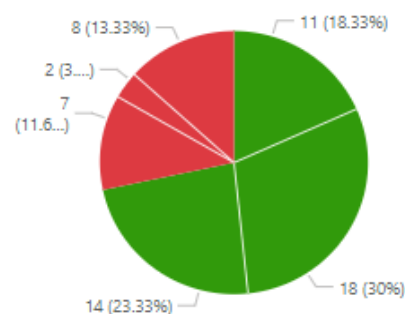

Headers Won v Lost

Tackles Won v Lost

Offsides For v Against

Passes Completed

Use of Possession

Shots on Target

The amount of data that can be collected during a game will enable Management to analyze in detail the overall team performance against the desired KPIs

Compare Individual Player Performance across Multiple Stats

For any of the Game Stats collected it will be possible to compare each individual Player's contribution to that Stat and visualize relative performance and game impact