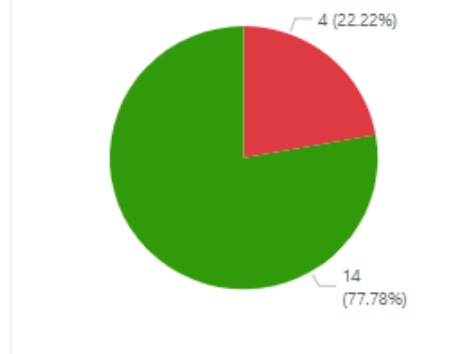

Tackles Won v Lost