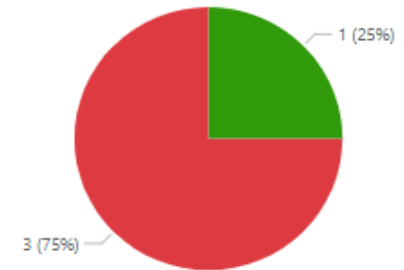

Offsides For v Against