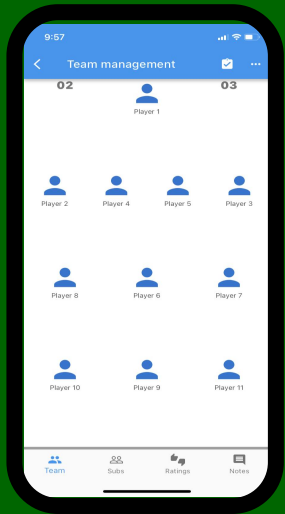

In-Game & Post-Game Analysis

Pick your Team
On the Screen