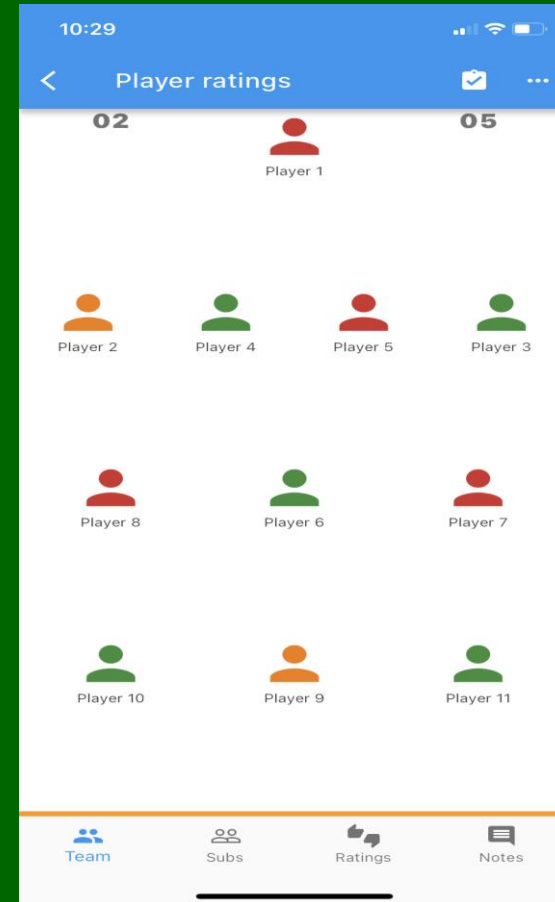

Giving Player Performance Ratings *during* & *after* the Game

Assigning Player Ratings *during* a game can give Management a high level view of individual Player performance while the Rating assigned *after* the game can be shared with each individual Player