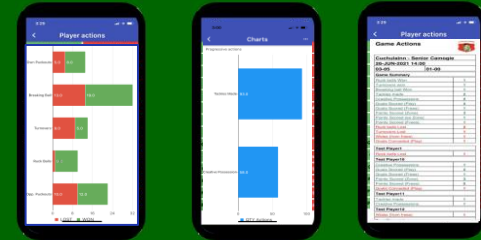

Pathway4Teams

Capturing detailed Stats Data for Soccer at all levels

Moving Away from Pen and Paper

- So much happens during games it is hard to capture it all but surprisingly many clubs **still rely on pen and paper** to capture data
- Need to be able to give Players inputs during a season that are genuine, helpful and **fact based**
- During matches you need to be able to quickly assess the key Stats in order to make **in-game decisions**
- At elite level the management have dedicated Stats teams and access to expensive tools for post-game analysis but for the amateur or even semi-pro club team they **need tools that are within their budget**
- Pathway4Teams can provide a lot of this valuable functionality to Club Teams but in a simple to use app which is **very affordable**

In-Game & Post-Game Analysis

Pick your Team
On the Screen

Capture your
individualized
Game Stats with
2-Click Toggle Action

Look at some of the key Stats
“live” during the game or at half time

More detailed Post-Game
Analysis on Laptop

Multi-Game Analysis &
Performance over the Season

Dashboard View

Game Management Screen

Sub Menu Items :-

- Substitutions List
- Game Actions Report (tabular)
- Game Actions Summary Charts
- Player Notes
- Publish Team
- Half Time Marker
- Make Substitutions
- Make Player Swaps
- Notes
- Player Removal (Sent off)
- Player Ratings (out of 10)

Accessing the “live” Stats & Charts throughout the game will facilitate Management to make rapid in-game decisions that can have an overall influence on the result

Giving Player Performance Ratings *during* & *after* the Game