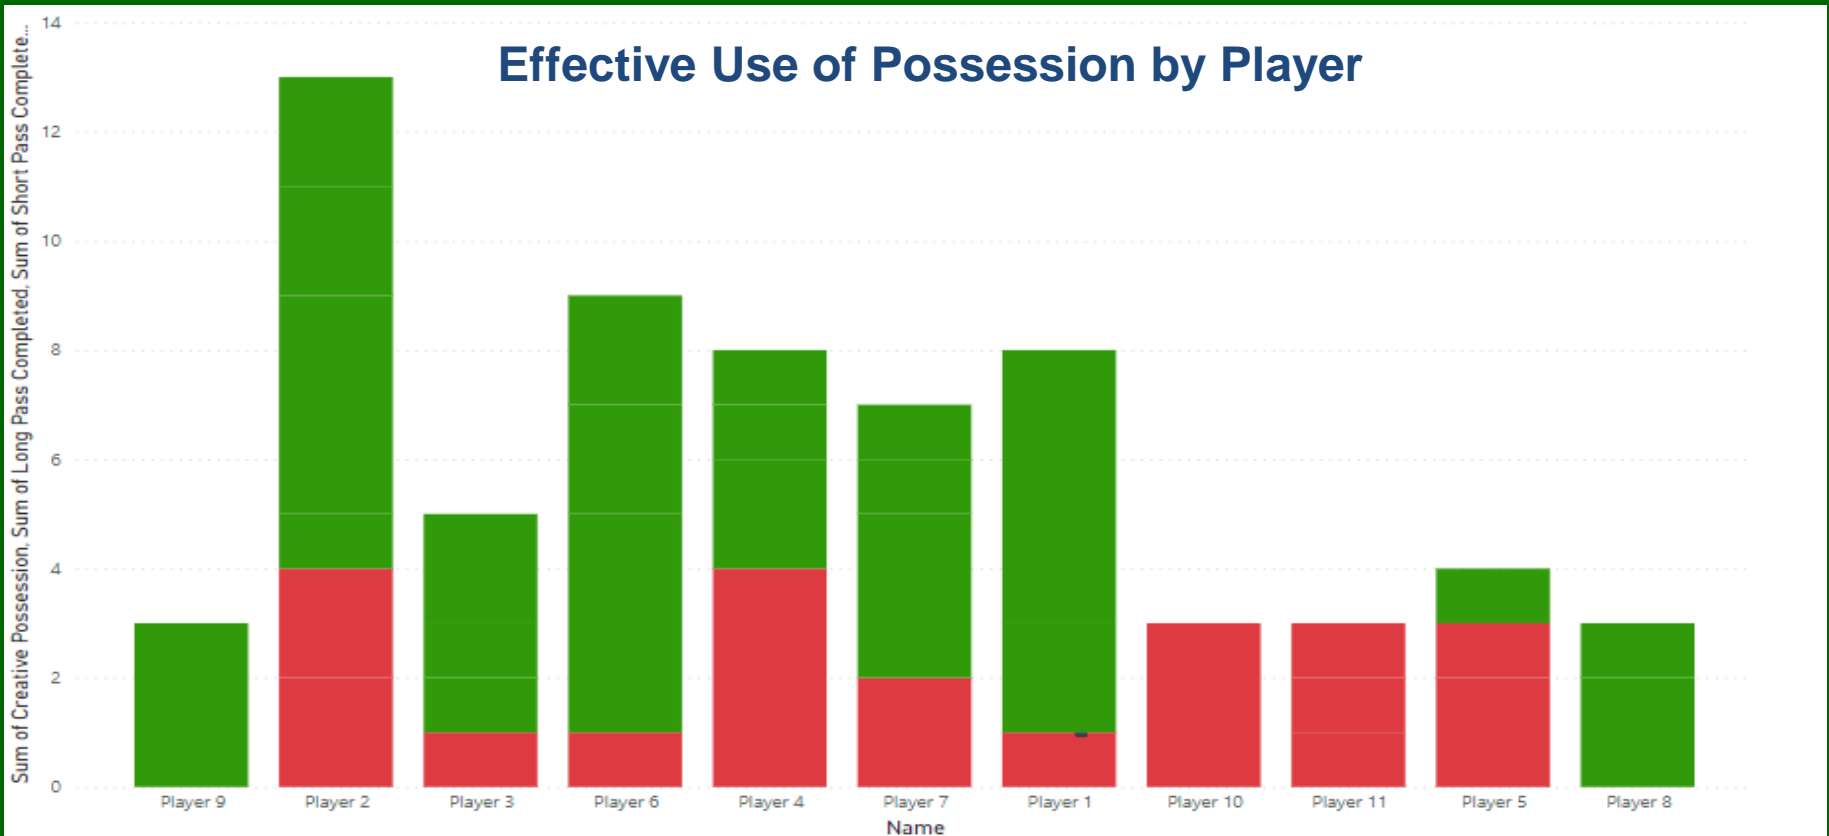

Compare Individual Player Performance across Multiple Stats

For any of the Game Stats collected it will be possible to compare each individual Player's contribution to that Stat and visualize relative performance and game impact