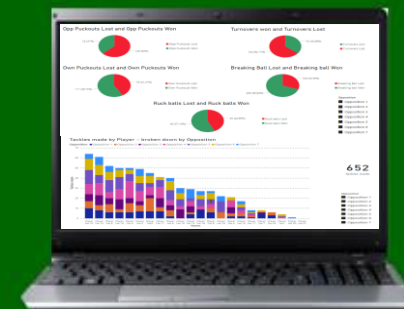

In-Game & Post-Game Analysis

Pick your Team
On the Screen

Capture your
individualized
Game Stats with
2-Click Toggle Action

Look at some of the key Stats
“live” during the game or at half time

More detailed Post-Game
Analysis on Laptop

Multi-Game Analysis &
Performance over the Season

Dashboard View

Game Management Screen

Sub Menu Items :-

- Substitutions List
- Game Actions Report (tabular)
- Game Actions Summary Charts
- Player Notes
- Publish Team
- Half Time Marker
- Make Substitutions
- Make Player Swaps
- Notes
- Player Removal (Sent off)
- Player Ratings (out of 10)

Capture the In-Game Stats ...2-Click Logging

Easy 2-Click Individual Player Status capture during the game by continuously toggling between the Team Management Screen and The Player Actions screen

Access the Live Stats *during* Game

Accessing the “live” Stats & Charts throughout the game will facilitate Management to make rapid in-game decisions that can have an overall influence on the result

Giving Player Performance Ratings *during* & *after* the Game