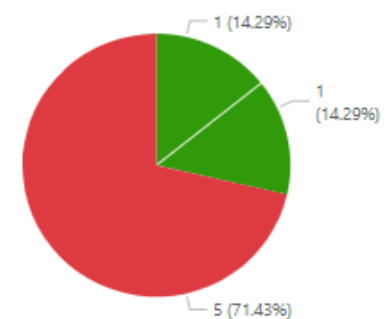

Headers Won v Lost

Tackles Won v Lost

Offsides For v Against

Passes Completed

Use of Possession

Shots on Target

The amount of data that can be collected during a game will enable Management to analyze in detail the overall team performance against the desired KPIs