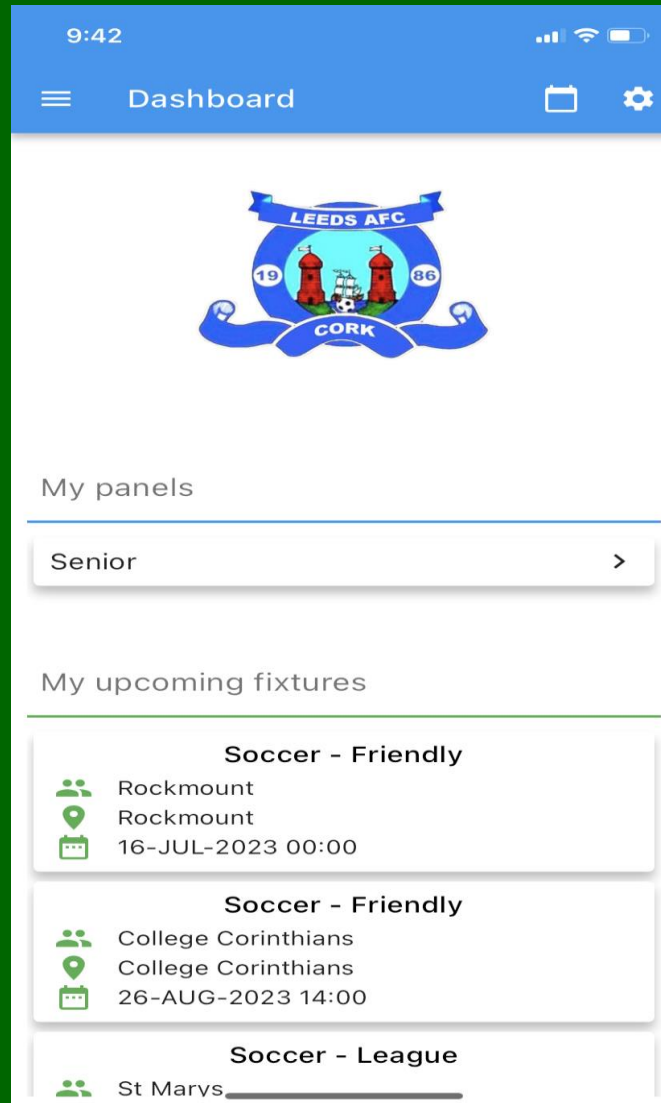

In-Game & Post-Game Analysis

Pick your Team
On the Screen

Capture your
individualized
Game Stats with
2-Click Toggle Action

Look at some of the key Stats
“live” during the game or at half time

More detailed Post-Game
Analysis on Laptop

Multi-Game Analysis &
Performance over the Season

Dashboard View

Game Management Screen

Sub Menu Items :-

- Substitutions List
- Game Actions Report (tabular)
- Game Actions Summary Charts
- Player Notes
- Publish Team
- Half Time Marker
- Make Substitutions
- Make Player Swaps
- Notes
- Player Removal (Sent off)
- Player Ratings (out of 10)