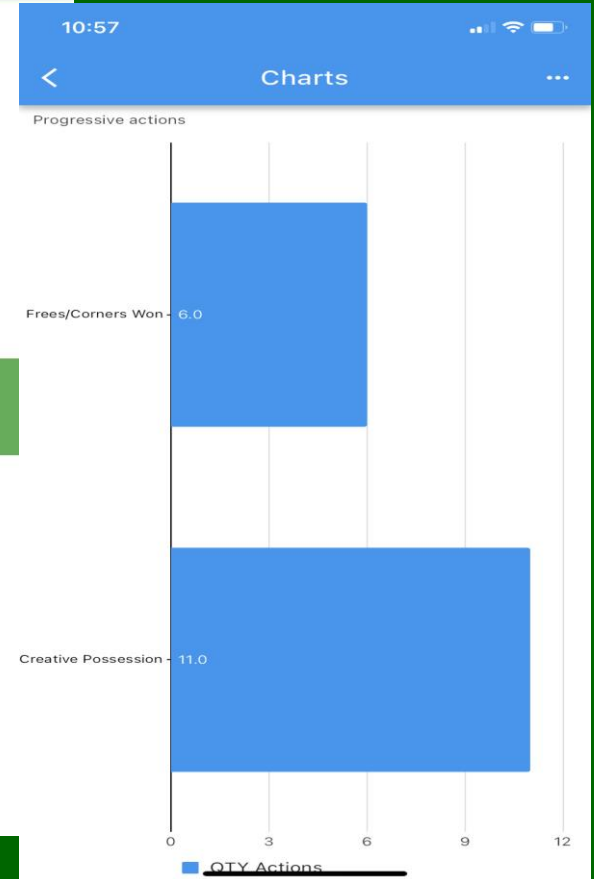

Multi-Game Analysis &
Performance over the Season

Dashboard View

Game Management Screen

Sub Menu Items :-

- Substitutions List
- Game Actions Report (tabular)
- Game Actions Summary Charts
- Player Notes
- Publish Team
- Half Time Marker
- Make Substitutions
- Make Player Swaps
- Notes
- Player Removal (Sent off)
- Player Ratings (out of 10)

Capture the In-Game Stats ...2-Click Logging

Easy 2-Click Individual Player Status capture during the game by continuously toggling between the Team Management Screen and The Player Actions screen

Access the Live Stats *during* Game

Accessing the “live” Stats & Charts throughout the game will facilitate Management to make rapid in-game decisions that can have an overall influence on the result

Giving Player Performance Ratings *during* & *after* the Game

Headers Won v Lost

Tackles Won v Lost

Offsides For v Against

Passes Completed

Use of Possession

Shots on Target

The amount of data that can be collected during a game will enable Management to analyze in detail the overall team performance against the desired KPIs