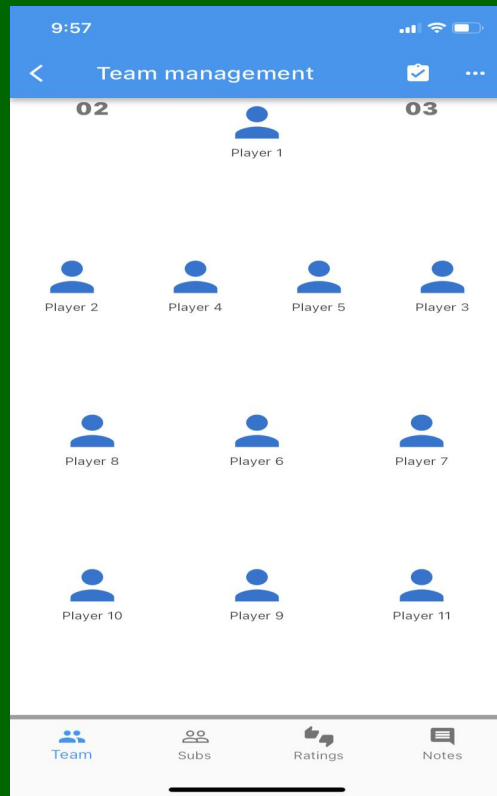

Multi-Game Analysis &
Performance over the Season

Dashboard View

Game Management Screen

Sub Menu Items :-

- Substitutions List
- Game Actions Report (tabular)
- Game Actions Summary Charts
- Player Notes
- Publish Team
- Half Time Marker
- Make Substitutions
- Make Player Swaps
- Notes
- Player Removal (Sent off)
- Player Ratings (out of 10)

Capture the In-Game Stats ...2-Click Logging

Easy 2-Click Individual Player Status capture during the game by continuously toggling between the Team Management Screen and The Player Actions screen

Access the Live Stats *during* Game