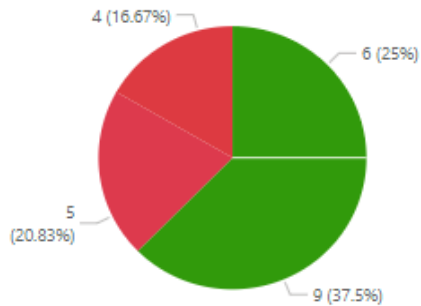

Perform Detailed post-Game Analysis

Headers Won v Lost